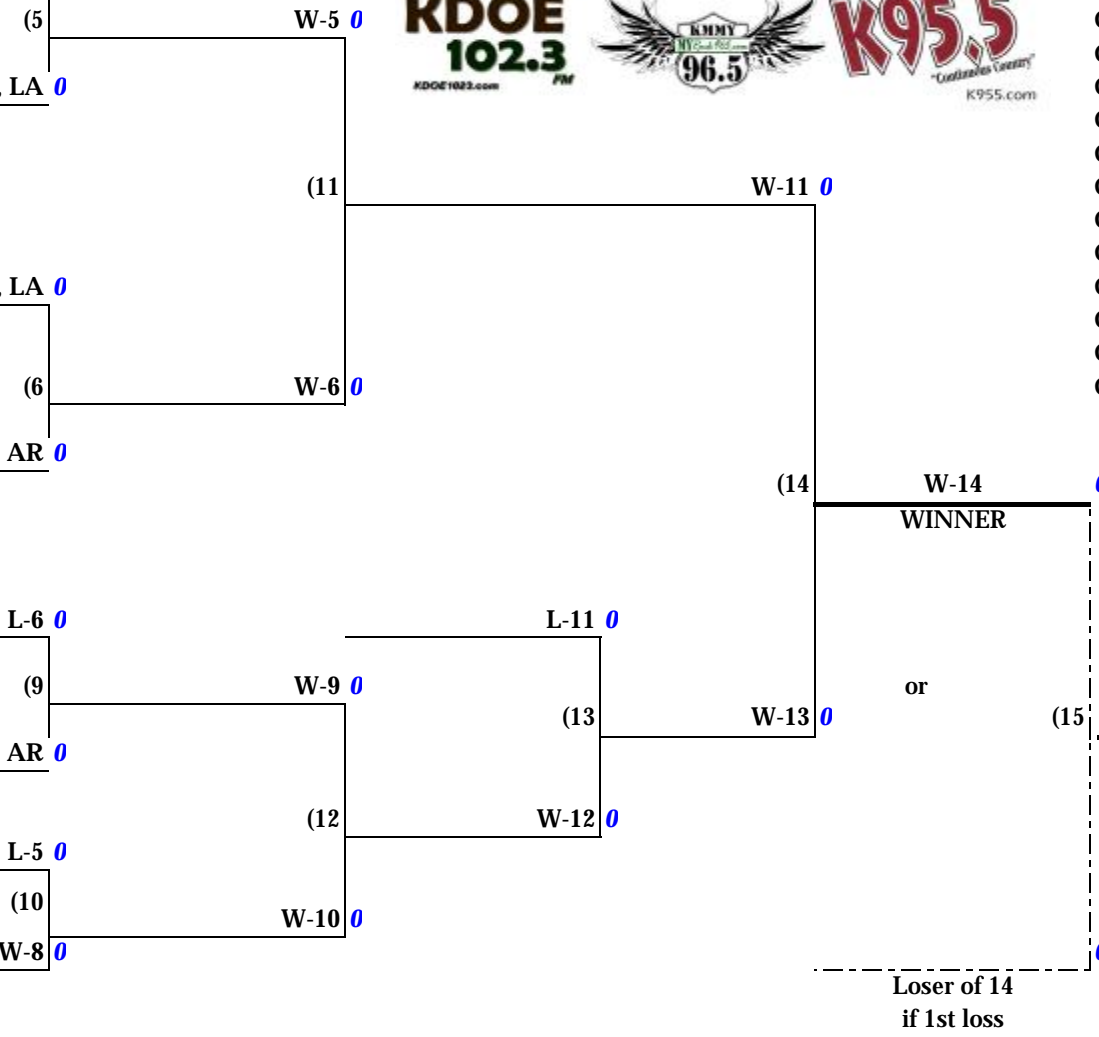

## 8-Team Double Elimination Bracket

UNION COUNTY, AR 0

(1) BRAZOSWOOD, TX 0  
 BRAZOSWOOD, TX 0

ABBEVILLE, LA 0  
 (2) ABBEVILLE, LA 0  
 PAMPA, TX 0

KENNER, LA 0  
 (3) KENNER, LA 0  
 EAGLE PASS, TX 0

HARRISON, AR 0  
 (4) HARRISON, AR 0  
 HUGO, OK 0

UNION COUNTY, AR 0  
 (7) UNION COUNTY, AR 0  
 PAMPA, TX 0

EAGLE PASS, TX 0  
 (8) EAGLE PASS, TX 0  
 HUGO, OK 0

2010 Southwest Region  
 13 Year Old Tournament  
 Hugo, OK

- Game 1 Fri 7/30 -11:30AM
- Game 2 Fri 7/30 - 2 PM
- Game 3 Fri 7/30 - 5 PM
- Game 4 Fri 7/30 - 8 PM
- Game 5 Sat 7/31- 5PM
- Game 6 Sat 7/31-8 PM
- Game 7 Sat 7/31- 11AM
- Game 8 Sat 7/31- 2 PM
- Game 9 Sun 8/1 -2PM
- Game 10 Sun 8/1-5PM
- Game 11 Sun 8/1 -8PM
- Game 12 Mon 8/2- 5PM
- Game 13 Mon 8/2 - 8PM
- Game 14 Tue 8/3 TBA
- Game 15 Tue - 30 minutes following game 14

Bottom team listed is home team