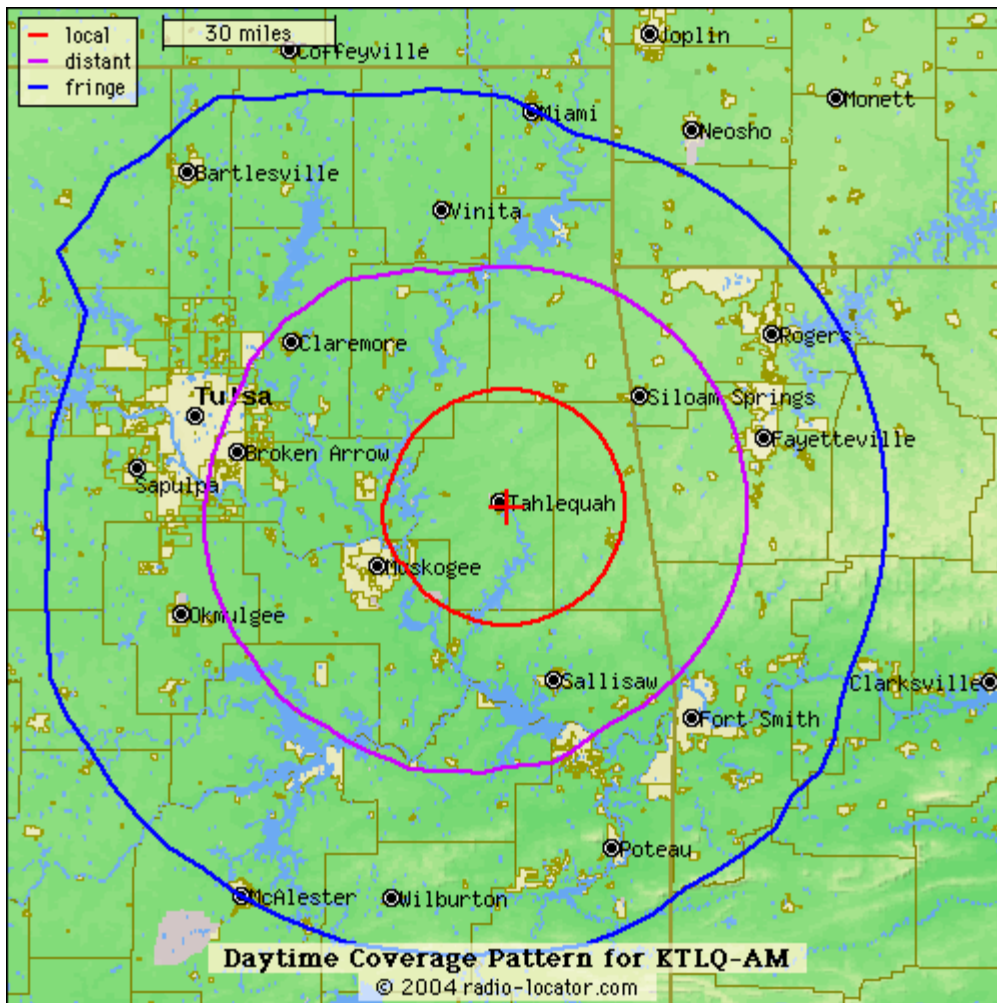

PAYNE RADIO GROUP

Covering all of Eastern Oklahoma & Northeast Texas

The only mass media that covers south of Tulsa to Arkansas and down to Texas! All at a fraction of the TV budget in Tulsa and Oklahoma City! **We can have your advertisement on today...**

Coverage Map

KTFX-FM 101.7 Muskogee, Oklahoma

Predicted daytime
Coverage Map
for KTLQ 1350 AM Northeastern Oklahoma

Coverage Map

for KEOK-FM 101.7 Northeastern Oklahoma

K-FOX 102.5

Coverage Map

KTNT-FM 102.5 Mhz Eastern Oklahoma

KDOE 102.3

KDOE1023.com

FM

Coverage Map

KDOE-FM 102.3 Mhz
Serving Southeast Oklahoma

K95.5 Coverage Map

KITX-FM 95.5 Mhz

Serving Southeast Oklahoma and Northeast Texas.

KTNT-FM (KFOX 102.5) located in Eufaula, Oklahoma and is the primary radio station for the Lake Eufaula area. During the summer over 1 million people visit and vacation on lake Eufaula from all over Oklahoma, Texas, and Arkansas. To say that K-FOX is busy during the summer is an under statement.