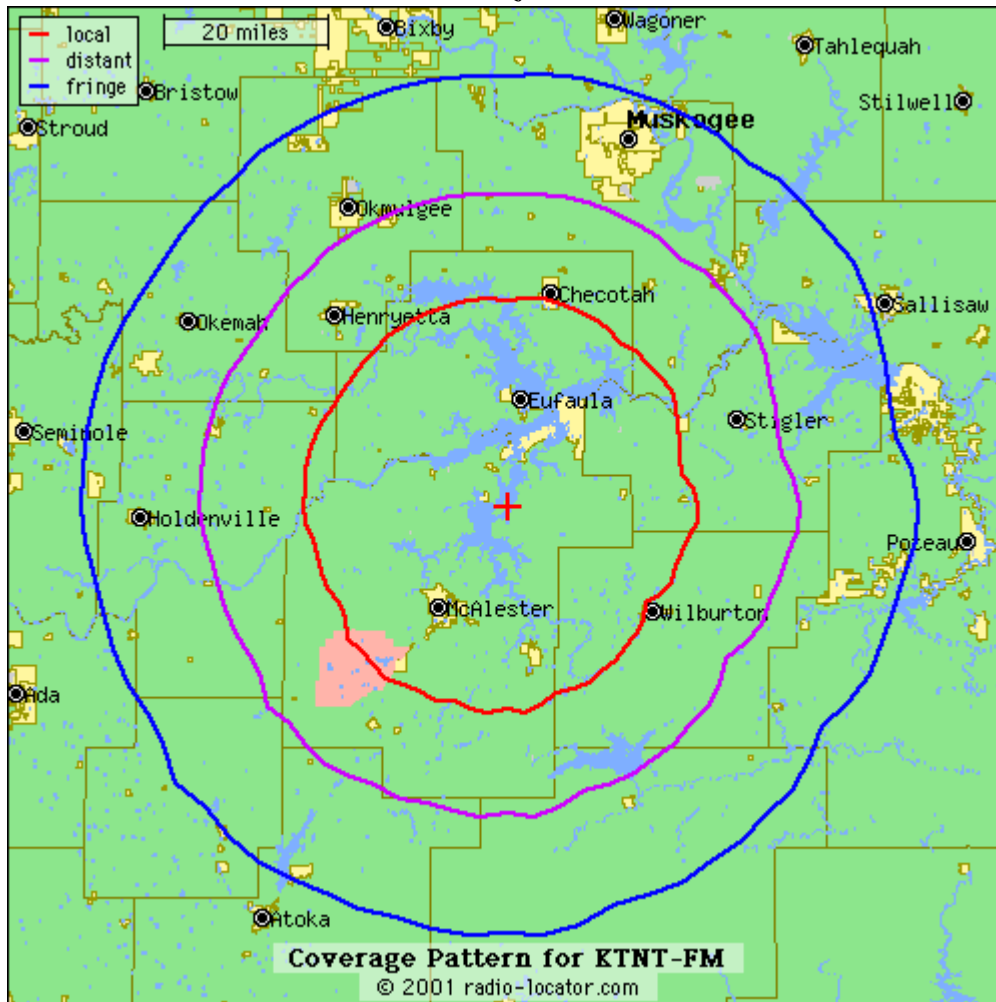

PAYNE RADIO GROUP

Covering all of Eastern Oklahoma & Northeast Texas

The only mass media that covers south of Tulsa to Arkansas and down to Texas! All at a fraction of the TV budget in Tulsa and Oklahoma City! **We can have your advertisement on today...**

Coverage Map

KTFX-FM 101.7 Muskogee, Oklahoma

Predicted daytime
Coverage Map
for KTLQ 1350 AM Northeastern Oklahoma

Coverage Map

for KEOK-FM 101.7 Northeastern Oklahoma

K-FOX 102.5

Coverage Map

KTNT-FM 102.5 Mhz Eastern Oklahoma

KDOE 102.3

KDOE1023.com

FM

Coverage Map

KDOE-FM 102.3 Mhz
Serving Southeast Oklahoma

K95.5 Coverage Map

KITX-FM 95.5 Mhz

Serving Southeast Oklahoma and Northeast Texas.

KTNT-FM (KFOX 102.5) located in Eufaula, Oklahoma and is the primary radio station for the Lake Eufaula area. During the summer over 1 million people visit and vacation on lake Eufaula from all over Oklahoma, Texas, and Arkansas. To say that K-FOX is busy during the summer is an under statement.