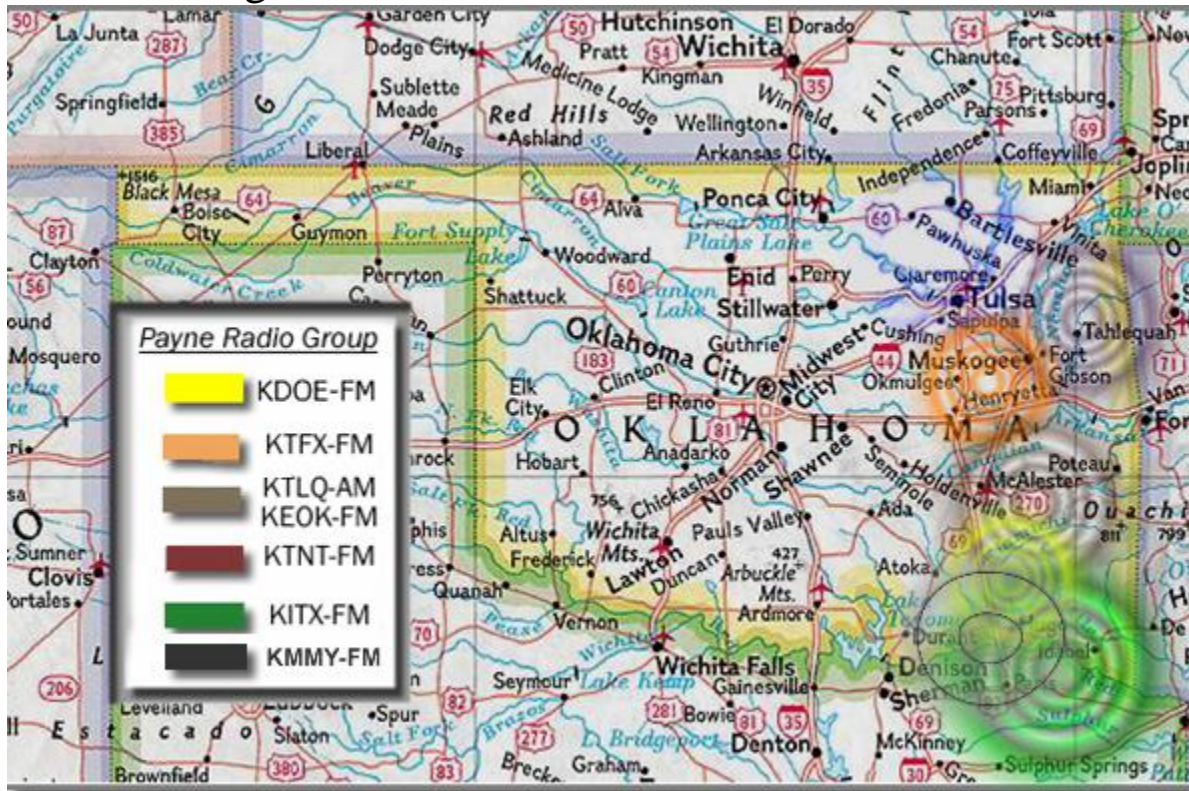

PAYNE RADIO GROUP

Covering all of Eastern Oklahoma & Northeast Texas

The only mass media that covers south of Tulsa to Arkansas and down to Texas! All at a fraction of the TV budget in Tulsa and Oklahoma City! **We can have your advertisement on today...**

KDOE 102.3

KDOE1023.com

FM

Coverage Map

KDOE-FM 102.3 Mhz
Serving Southeast Oklahoma

K95.5 Coverage Map

KITX-FM 95.5 Mhz

Serving Southeast Oklahoma and Northeast Texas.

MYROCK965.com

KMMY Coverage Map

KMMY-FM 96.5 Mhz

Serving Southeast Oklahoma and Northeast Texas.

KITX_FM in Hugo,OK/Paris, TX. Is the number one radio station in Northeast Texas and Southeastern Oklahoma by combining just the right elements of music, personality, and promotions. KITX-FM is home to award winning air personalities that are hip and community involved.

KTNT-FM (KFOX 102.5) located in Eufaula, Oklahoma and is the primary radio station for the Lake Eufaula area. During the summer over 1 million people visit and vacation on lake Eufaula from all over Oklahoma, Texas, and Arkansas. To say that K-FOX is busy during the summer is an under statement.