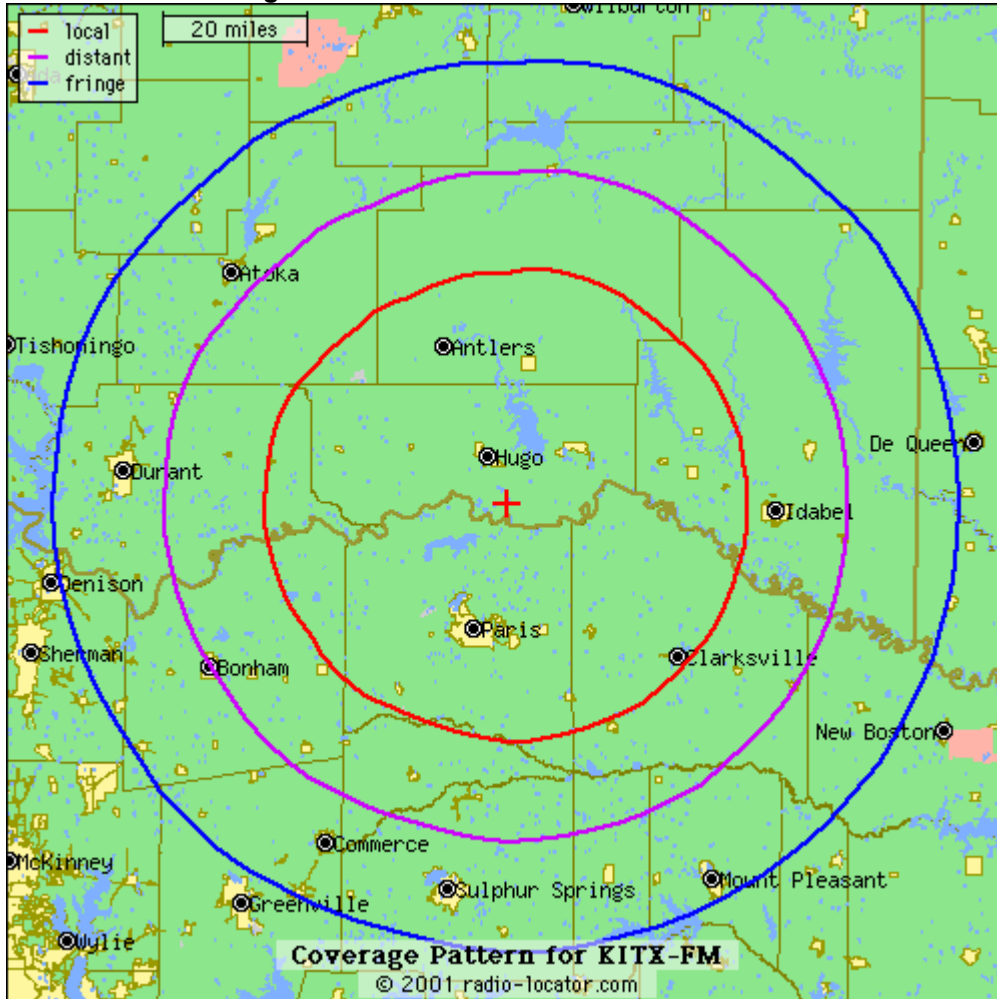

Coverage Map

KTFX-FM 101.7 Muskogee, Oklahoma

Predicted daytime
Coverage Map
for KTLQ 1350 AM Northeastern Oklahoma

Coverage Map

for KEOK-FM 101.7 Northeastern Oklahoma

K-FOX 102.5

Coverage Map

KTNT-FM 102.5 Mhz Eastern Oklahoma

KDOE 102.3

KDOE1023.com

FM

Coverage Map

KDOE-FM 102.3 Mhz
Serving Southeast Oklahoma

K95.5 Coverage Map

KITX-FM 95.5 Mhz

Serving Southeast Oklahoma and Northeast Texas.

MYROCK965.com

KMMY Coverage Map

KMMY-FM 96.5 Mhz

Serving Southeast Oklahoma and Northeast Texas.

KITX_FM in Hugo,OK/Paris, TX. Is the number one radio station in Northeast Texas and Southeastern Oklahoma by combining just the right elements of music, personality, and promotions. KITX-FM is home to award winning air personalities that are hip and community involved.

KTNT-FM (KFOX 102.5) located in Eufaula, Oklahoma and is the primary radio station for the Lake Eufaula area. During the summer over 1 million people visit and vacation on lake Eufaula from all over Oklahoma, Texas, and Arkansas. To say that K-FOX is busy during the summer is an under statement.