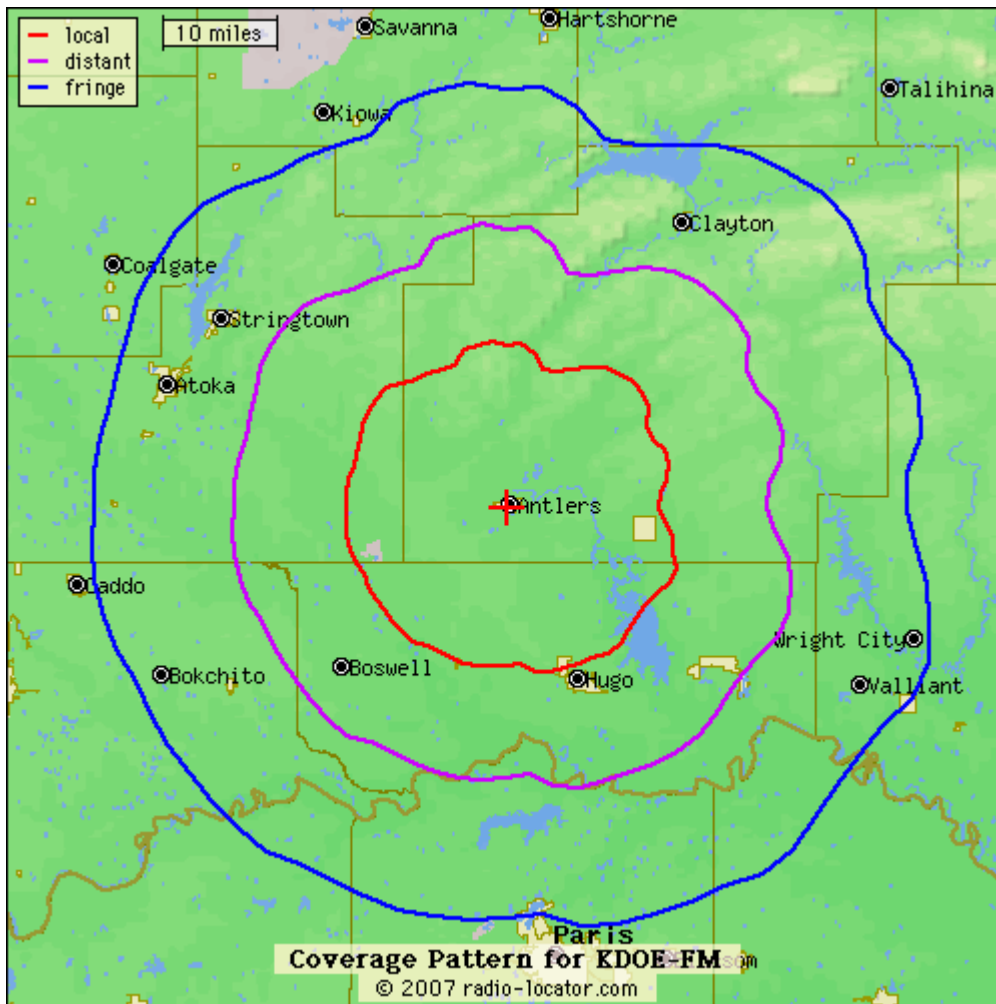

PAYNE RADIO GROUP

Covering all of Eastern Oklahoma & Northeast Texas

The only mass media that covers south of Tulsa to Arkansas and down to Texas! All at a fraction of the TV budget in Tulsa and Oklahoma City! **We can have your advertisement on today...**

Coverage Map

KTFX-FM 101.7 Muskogee, Oklahoma

Predicted daytime
Coverage Map
for KTLQ 1350 AM Northeastern Oklahoma

Coverage Map

for KEOK-FM 101.7 Northeastern Oklahoma

K-FOX 102.5

Coverage Map

KTNT-FM 102.5 Mhz Eastern Oklahoma

KDOE 102.3

KDOE1023.com

FM

Coverage Map

KDOE-FM 102.3 Mhz
Serving Southeast Oklahoma

K95.5 Coverage Map

KITX-FM 95.5 Mhz

Serving Southeast Oklahoma and Northeast Texas.

KTNT-FM (KFOX 102.5) located in Eufaula, Oklahoma and is the primary radio station for the Lake Eufaula area. During the summer over 1 million people visit and vacation on lake Eufaula from all over Oklahoma, Texas, and Arkansas. To say that K-FOX is busy during the summer is an under statement.