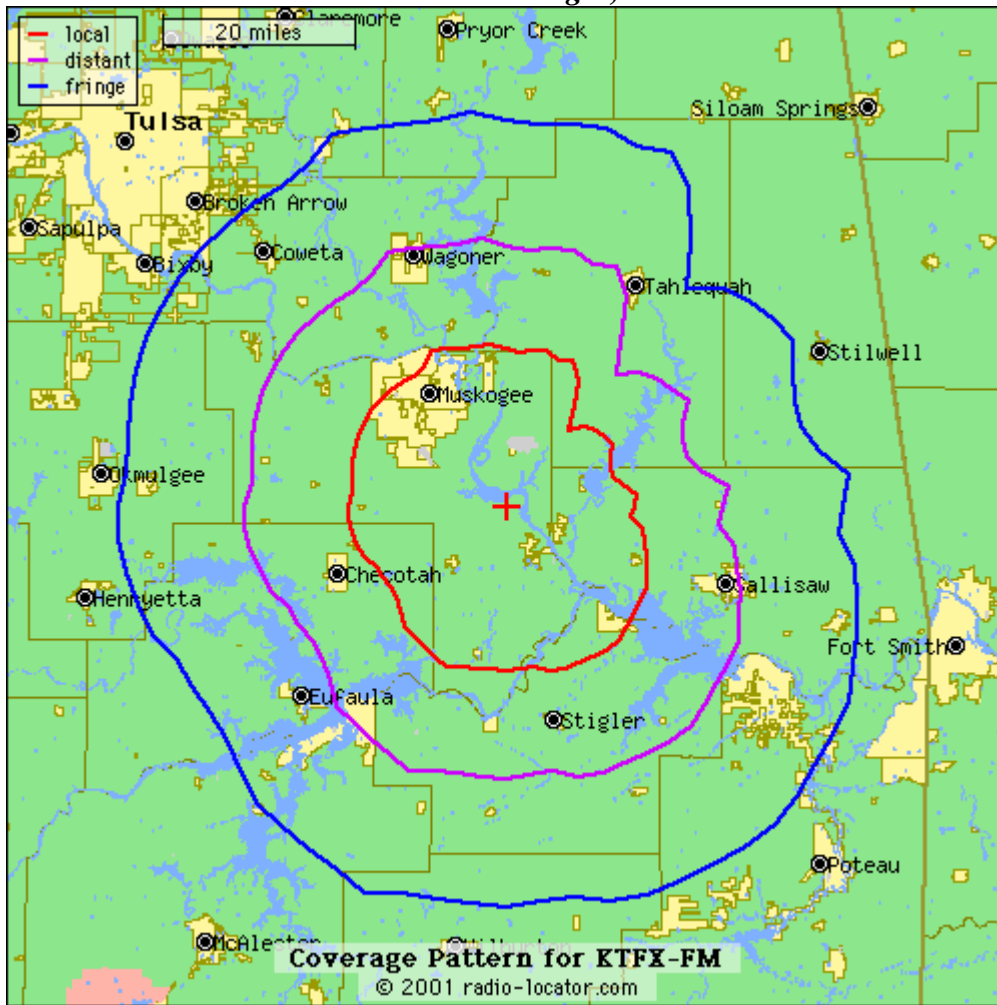

PAYNE RADIO GROUP

Covering all of Eastern Oklahoma & Northeast Texas

The only mass media that covers south of Tulsa to Arkansas and down to Texas! All at a fraction of the TV budget in Tulsa and Oklahoma City! **We can have your advertisement on today...**

Coverage Map

KTFX-FM 101.7 Muskogee, Oklahoma

Predicted daytime
Coverage Map
for KTLQ 1350 AM Northeastern Oklahoma

Coverage Map

for KEOK-FM 101.7 Northeastern Oklahoma

K-FOX 102.5

Coverage Map

KTNT-FM 102.5 Mhz Eastern Oklahoma

KDOE 102.3

KDOE1023.com

FM

Coverage Map

KDOE-FM 102.3 Mhz
Serving Southeast Oklahoma

K95.5 Coverage Map

KITX-FM 95.5 Mhz

Serving Southeast Oklahoma and Northeast Texas.

KTNT-FM (KFOX 102.5) located in Eufaula, Oklahoma and is the primary radio station for the Lake Eufaula area. During the summer over 1 million people visit and vacation on lake Eufaula from all over Oklahoma, Texas, and Arkansas. To say that K-FOX is busy during the summer is an under statement.