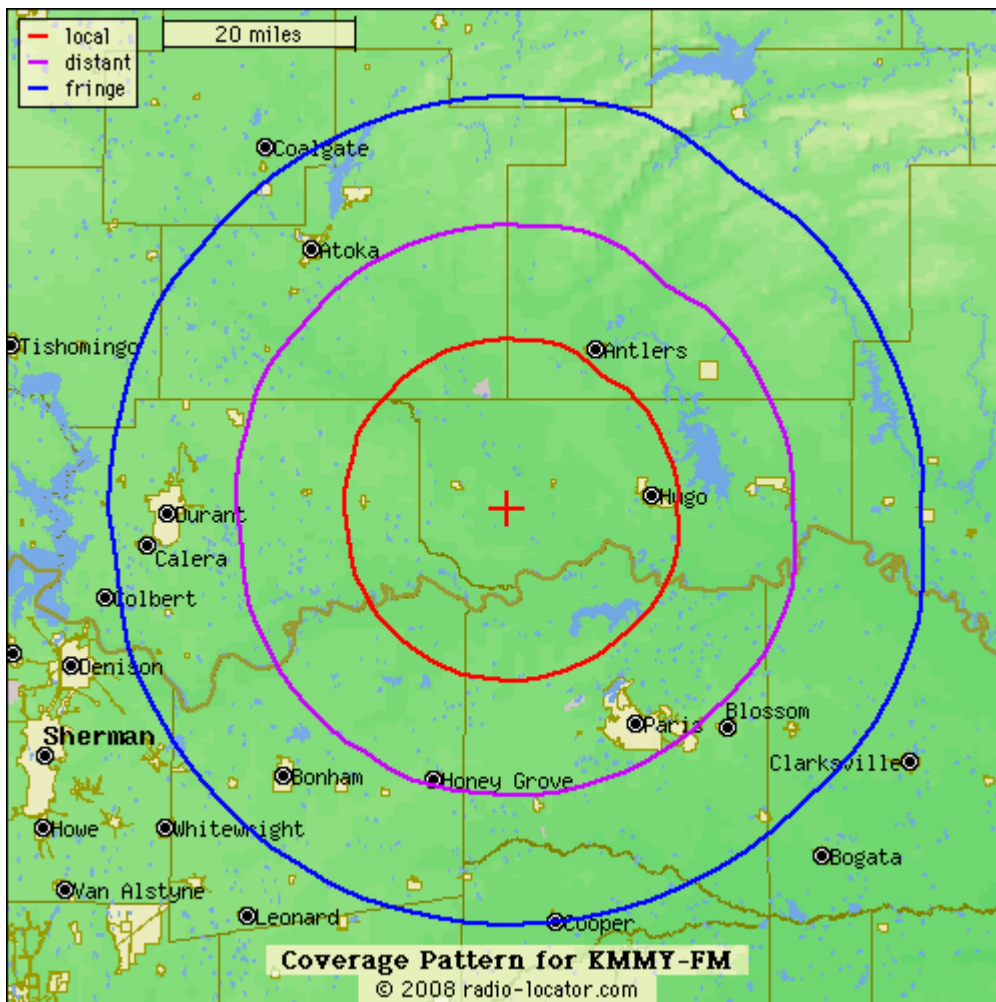

Coverage Map

KTFX-FM 101.7 Muskogee, Oklahoma

Predicted daytime
Coverage Map
for KTLQ 1350 AM Northeastern Oklahoma

Coverage Map

for KEOK-FM 101.7 Northeastern Oklahoma

K-FOX 102.5

Coverage Map

KTNT-FM 102.5 Mhz Eastern Oklahoma

KDOE 102.3

KDOE1023.com

FM

Coverage Map

KDOE-FM 102.3 Mhz
Serving Southeast Oklahoma

K95.5 Coverage Map

KITX-FM 95.5 Mhz

Serving Southeast Oklahoma and Northeast Texas.

MYROCK965.com

KMMY Coverage Map

KMMY-FM 96.5 Mhz

Serving Southeast Oklahoma and Northeast Texas.

KITX_FM in Hugo,OK/Paris, TX. Is the number one radio station in Northeast Texas and Southeastern Oklahoma by combining just the right elements of music, personality, and promotions. KITX-FM is home to award winning air personalities that are hip and community involved.

KTNT-FM (KFOX 102.5) located in Eufaula, Oklahoma and is the primary radio station for the Lake Eufaula area. During the summer over 1 million people visit and vacation on lake Eufaula from all over Oklahoma, Texas, and Arkansas. To say that K-FOX is busy during the summer is an under statement.