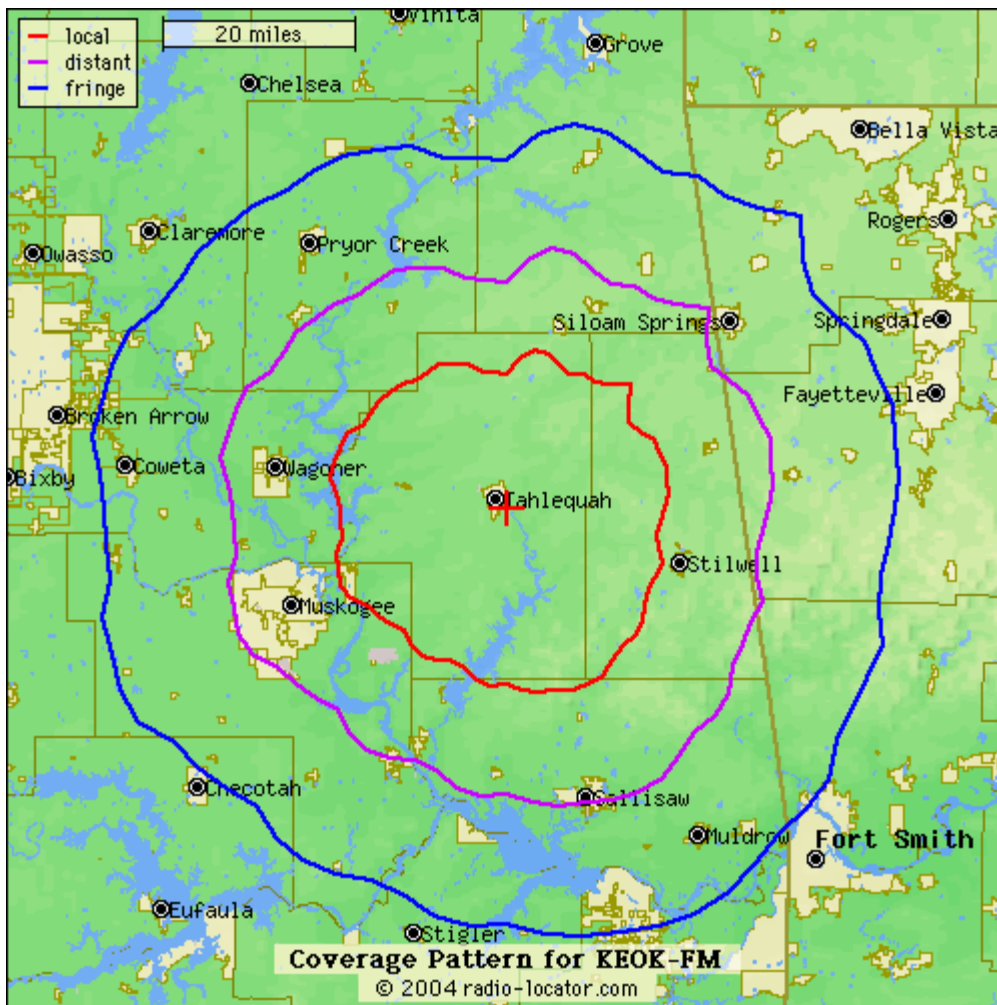

PAYNE RADIO GROUP

Covering all of Eastern Oklahoma & Northeast Texas

The only mass media that covers south of Tulsa to Arkansas and down to Texas! All at a fraction of the TV budget in Tulsa and Oklahoma City! **We can have your advertisement on today...**

Coverage Map

KTFX-FM 101.7 Muskogee, Oklahoma

Predicted daytime
Coverage Map
for KTLQ 1350 AM Northeastern Oklahoma

Coverage Map

for KEOK-FM 101.7 Northeastern Oklahoma

K-FOX 102.5

Coverage Map

KTNT-FM 102.5 Mhz Eastern Oklahoma

KDOE 102.3

KDOE1023.com

FM

Coverage Map

KDOE-FM 102.3 Mhz
Serving Southeast Oklahoma

K95.5 Coverage Map

KITX-FM 95.5 Mhz

Serving Southeast Oklahoma and Northeast Texas.

KTNT-FM (KFOX 102.5) located in Eufaula, Oklahoma and is the primary radio station for the Lake Eufaula area. During the summer over 1 million people visit and vacation on lake Eufaula from all over Oklahoma, Texas, and Arkansas. To say that K-FOX is busy during the summer is an under statement.